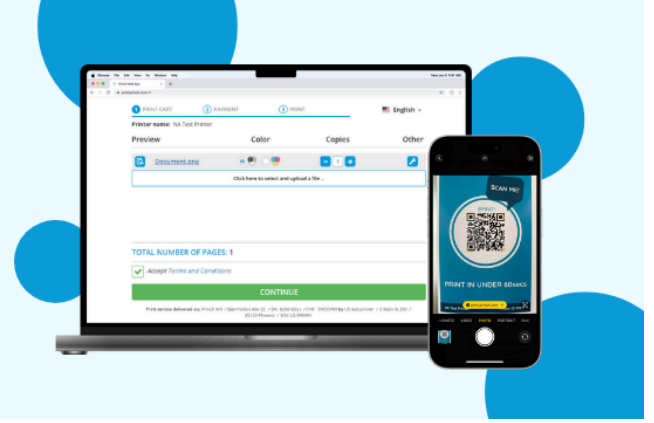

Kimball Junction Branch

Wireless Printing

princh | ENVISIONWARE®

Scan the QR code or open a browser and go to <https://print.princh.com/?pid=107973>

Upload your document(s) and adjust your settings.

After selecting continue, enter your email address.

Enter your email address at the Print Release Station in the library. Staff can assist you if needed. Printing is black and white only and costs \$0.10/page.

Kimball Junction Branch

Wireless Printing

princh | ENVISIONWARE®