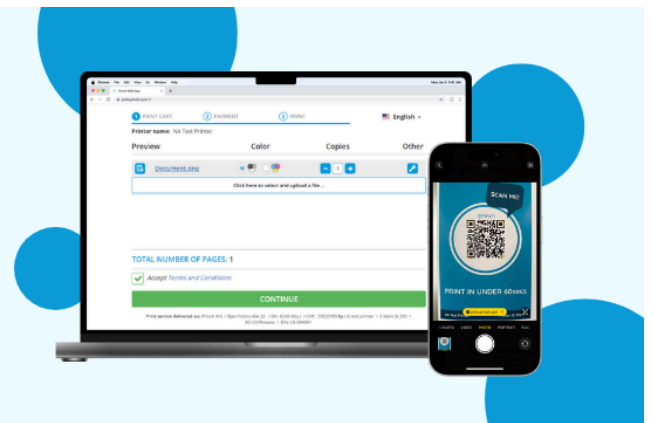

Kimball Junction Branch

Wireless Printing

princh | ENVISIONWARE®

Scan the QR code or open a browser and go to <https://print.princh.com/?pid=107973>

Upload your document(s) and adjust your settings.

After selecting continue, enter your email address.

Enter your email address at the Print Release Station in the library. Staff can assist you if needed. Printing is black and white only and costs \$0.10/page.

Kimball Junction Branch

Wireless Printing

princh | ENVISIONWARE®