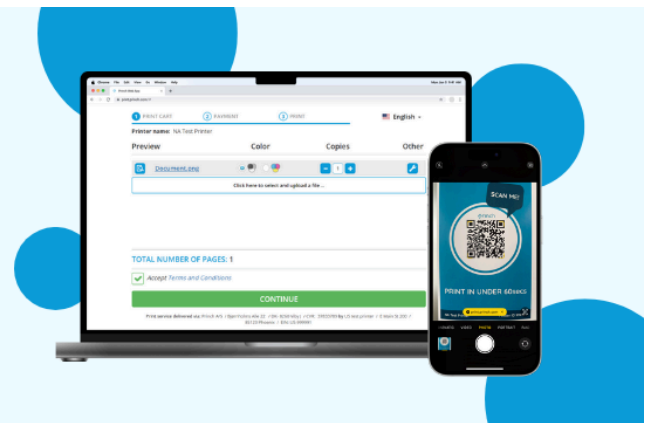

Kamas Valley Branch

Wireless Printing

princh | ENVISIONWARE®

Scan the QR code or open a browser and go to <https://print.princh.com/?pid=110217>

Upload your document(s) and adjust your settings.

After selecting continue, enter your first name or a pseudonym so staff can locate your print job.

Let staff know you need to pick up your print job and they can release it. Pay at the front desk. Printing is black and white only and costs \$0.10/page.

110217

Kamas Valley Branch

Wireless Printing

princh | ENVISIONWARE®

Scan the QR code or open a browser and go to <https://print.princh.com/?pid=110217>

Upload your document(s) and adjust your settings.

After selecting continue, enter your first name or a pseudonym so staff can locate your print job.