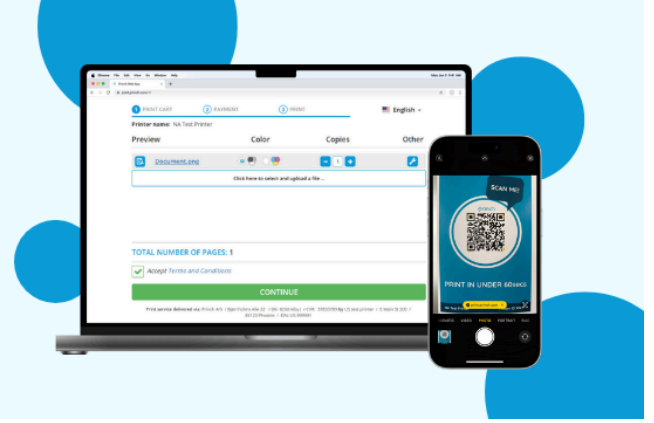

Kamas Valley Branch

Wireless Printing

princh | ENVISIONWARE®

Scan the QR code or open a browser and go to <https://print.princh.com/?pid=110217>

Upload your document(s) and adjust your settings.

After selecting continue, enter your first name or a pseudonym so staff can locate your print job.

Let staff know you need to pick up your print job and they can release it. Pay at the front desk. Printing is black and white only and costs \$0.10/page.

110217

Kamas Valley Branch

Wireless Printing

princh | ENVISIONWARE®

Scan the QR code or open a browser and go to <https://print.princh.com/?pid=110217>

Upload your document(s) and adjust your settings.

After selecting continue, enter your first name or a pseudonym so staff can locate your print job.

Let staff know you need to pick up your print job and they can release it. Pay at the front desk. Printing is black and white only and costs \$0.10/page.

110217