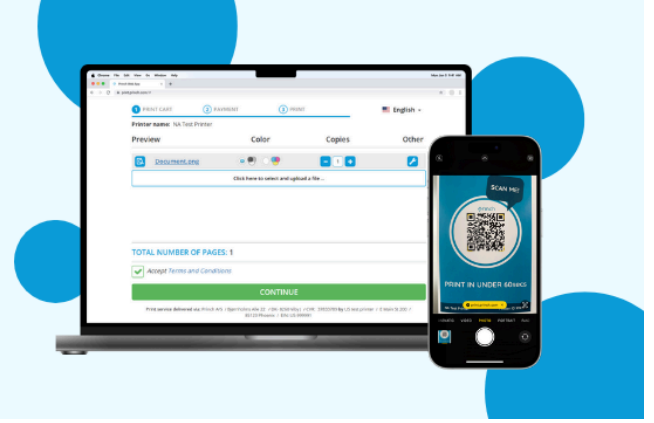

Coalville Branch

Wireless Printing

princh | ENVISIONWARE®

Scan the QR code or open a browser and go to <https://print.princh.com/?pid=107974>

Upload your document(s) and adjust your settings.

After selecting continue, enter your email address.

Enter your email address at the Print Release Station in the library. Staff can assist you if needed. Printing is black and white only and costs \$0.10/page.

Coalville Branch

Wireless Printing

princh | ENVISIONWARE®