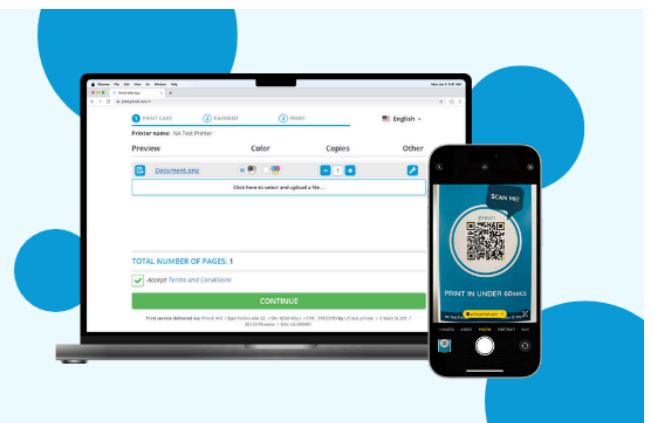

Coalville Branch

Wireless Printing

princh | ENVISIONWARE®

Scan the QR code or open a browser and go to <https://print.princh.com/?pid=107974>

Upload your document(s) and adjust your settings.

After selecting continue, enter your email address.

Enter your email address at the Print Release Station in the library. Staff can assist you if needed. Printing is black and white only and costs \$0.10/page.

Coalville Branch

Wireless Printing

princh | ENVISIONWARE®